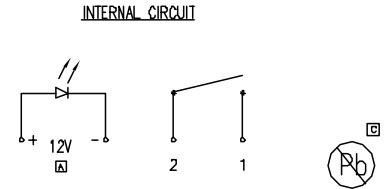

| CHARACTERISTICS | |
|-------------------|-----------------------------|
| RATING | 10A AT 125VAC, 6A AT 250VAC |
| LED COLOR | YELLOW |
| CIRCUIT OPERATION | SPST |
| NO. OF PINS | 4 |
| SWITCH OPERATION | ON-OFF |

*UNLESS OTHERWISE SPECIFIED TOLERANCES PER DECIMAL PRECISION ARE: X=.11 (±0.039), X.X=±0.5 (±0.020), X.XX=±0.25 (±0.010), X.XXX=±0.127 (±0.005). LEAD SIZE=±0.05 (±0.002), LEAD LENGTH=±0.75 (±0.030), MIN.=+DECIMAL PRECISION -0.00, MAX.=+0.00 -DECIMAL PRECISION

UNCONTROLLED DOCUMENT

| | | | |
|---|---------------------------------|---|--|
| REV. C | PART NUMBER CLS-RC11A125191Y | <p>CONFIDENTIAL INFORMATION THE INFORMATION CONTAINED IN THIS DOCUMENT IS THE PROPERTY OF LUMEX INC. EXCEPT AS SPECIALLY AUTHORIZED IN WRITING BY LUMEX INC. THE HOLDER OF THIS DOCUMENT SHALL KEEP ALL INFORMATION CONTAINED HEREIN CONFIDENTIAL AND SHALL PROTECT SAME IN WHOLE OR IN PART FROM DISCLOSURE AND DISSEMINATION TO ALL THIRD PARTIES.</p> <p>RELIABILITY NOTE OUR MANY YEARS OF EXPERIENCE DATA ACCUMULATION INDICATE THAT SOLDER HEAT IS A MAJOR CAUSE OF EARLY AND FUTURE FAILURE. PLEASE PAY ATTENTION TO YOUR SOLDERING PROCESS.</p> | <p>290 E. HELEN ROAD PALATINE, IL 60067-6976 PHONE: +1.847.359.2790 US WEB: www.lumex.com TW WEB: www.lumex.com.tw</p> |
| ILLUMINATED ROCKER SWITCH, 10A AT 125VAC RATING, YELLOW LED, YELLOW DIFFUSED LENS. | | DRAWN BY: JC CHECKED BY: APPROVED BY: | DATE: 12.08.06 PAGE: 1 OF 1 SCALE: N/A |