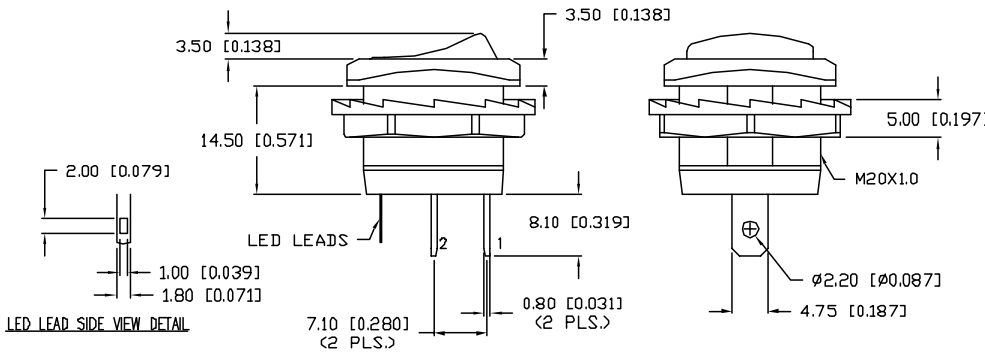

| CHARACTERISTICS | |
|-------------------|-----------------------------|
| RATING | 10A AT 125VAC, 6A AT 250VAC |
| LED COLOR | YELLOW |
| CIRCUIT OPERATION | SPST |
| NO. OF PINS | 4 |
| SWITCH OPERATION | ON-OFF |

*UNLESS OTHERWISE SPECIFIED TOLERANCES PER DECIMAL PRECISION ARE: X=.11 (±0.039), X.X=±0.5 (±0.020), X.XX=±0.25 (±0.010), X.XXX=±0.127 (±0.005). LEAD SIZE=±0.05 (±0.002), LEAD LENGTH=±0.75 (±0.030), MIN.=+DECIMAL PRECISION -0.00, MAX.=+0.00 -DECIMAL PRECISION

UNCONTROLLED DOCUMENT

| | | | |
|---|---------------------------------|---|--|
| REV. C | PART NUMBER CLS-RC11A125191Y | <p>CONFIDENTIAL INFORMATION THE INFORMATION CONTAINED IN THIS DOCUMENT IS THE PROPERTY OF LUMEX INC. EXCEPT AS SPECIALLY AUTHORIZED IN WRITING BY LUMEX INC. THE HOLDER OF THIS DOCUMENT SHALL KEEP ALL INFORMATION CONTAINED HEREIN CONFIDENTIAL AND SHALL PROTECT SAME IN WHOLE OR IN PART FROM DISCLOSURE AND DISSEMINATION TO ALL THIRD PARTIES.</p> <p>RELIABILITY NOTE OUR MANY YEARS OF EXPERIENCE DATA ACCUMULATION INDICATE THAT SOLDER HEAT IS A MAJOR CAUSE OF EARLY AND FUTURE FAILURE. PLEASE PAY ATTENTION TO YOUR SOLDERING PROCESS.</p> | <p>290 E. HELEN ROAD PALATINE, IL 60067-6976 PHONE: +1.847.359.2790 US WEB: www.lumex.com TW WEB: www.lumex.com.tw</p> |
| ILLUMINATED ROCKER SWITCH, 10A AT 125VAC RATING, YELLOW LED, YELLOW DIFFUSED LENS. | | DRAWN BY: JC CHECKED BY: APPROVED BY: | DATE: 12.08.06 PAGE: 1 OF 1 SCALE: N/A |