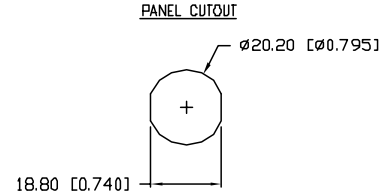

| CHARACTERISTICS | |
|-------------------|-----------------------------|
| RATING | 10A AT 125VAC, 6A AT 250VAC |
| LED COLOR | YELLOW |
| CIRCUIT OPERATION | SPST |
| NO. OF PINS | 4 |
| SWITCH OPERATION | ON-OFF |

*UNLESS OTHERWISE SPECIFIED TOLERANCES PER DECIMAL PRECISION ARE: X=.11 (±0.039), X.X=±0.5 (±0.020), X.XX=±0.25 (±0.010), X.XXX=±0.127 (±0.005). LEAD SIZE=±0.05 (±0.002), LEAD LENGTH=±0.75 (±0.030), MIN.=+DECIMAL PRECISION -0.00, MAX.=+0.00 -DECIMAL PRECISION