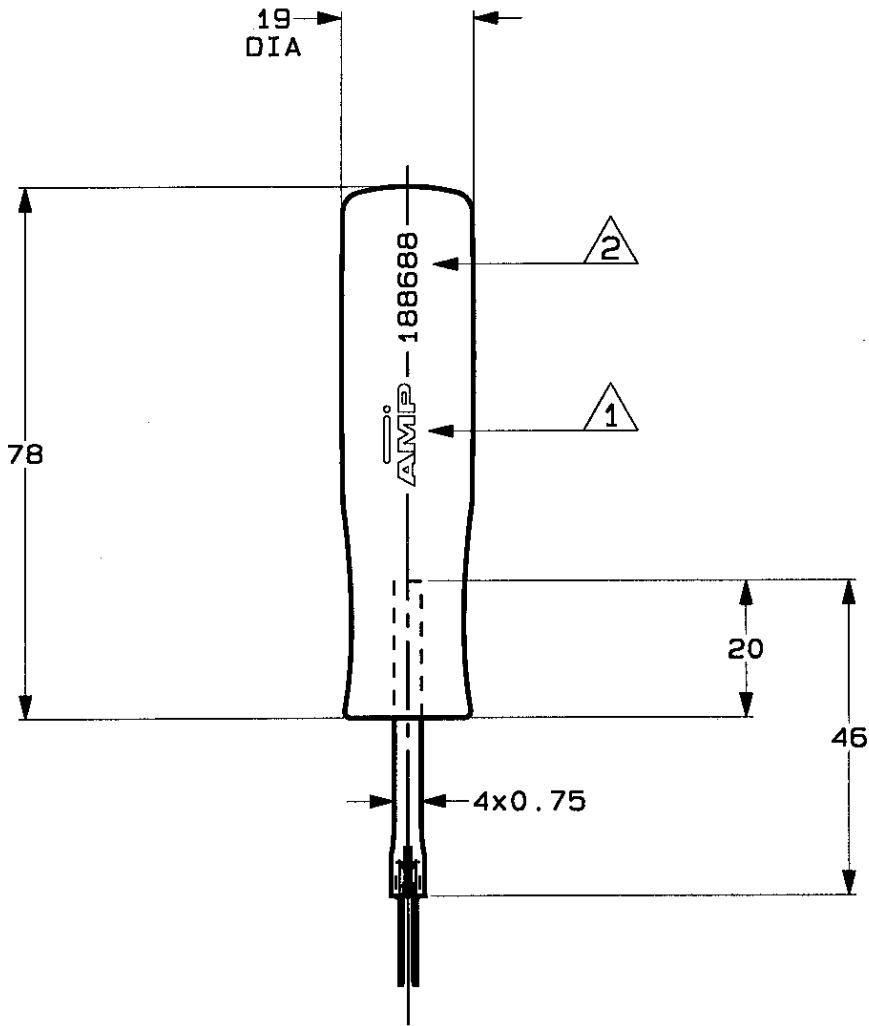

## Excellent Integrated System Limited

Stocking Distributor

Click to view price, real time Inventory, Delivery & Lifecycle Information:

[TE Connectivity AMP Connectors  
188688-1](#)

For any questions, you can email us directly:  
[sales@integrated-circuit.com](mailto:sales@integrated-circuit.com)

<b>DO NOT SCALE</b>	<b>METRIC</b>	THIRD ANGLE PROJECTION	
DIMENSIONS IN mm			

**NOTES:**

- ① AMP TRADEMARK.
- ② PARTNUMBER IDENTIFICATION.

**- 1 AS SHOWN**

-	-	-	-	-	CUSTOMER DRAWING	FOR REFERENCE ONLY WILL NOT BE UPDATED
-	-	-	-	-	©	COPYRIGHT 19- BY AMP HOLLAND B.V. ALL INTERNATIONAL RIGHTS RESERVED. AMP PRODUCTS MAY BE COVERED BY U.S. AND FOREIGN AND/OR PATENTS PENDING.
-	-	-	-	-	THIS DRAWING IS UNPUBLISHED	
-	-	-	-	-	RELEASED FOR PUBLICATION	
-	-	-	-	-		
-	-	-	-	-	AMP HOLLAND B.V. 's-Hertogenbosch, The Netherlands.	
0	EH-1037-96	JvL	RotB	09-09-96	NAME AMP DUAC EXTRACTION TOOL	
LTR.	REVISION RECORD	DR.	CHK.	DATE		
DR.:	J.v.LIEMPT	CHK.:	R. Opten BERG	APP.:	M.v.DRIEL	DWG. No.
DATE:	09 SEP 96	DATE:	-	DATE:	-	188688
						REV. LTR.
						0
						SHEET
						1 OF 1
						A4