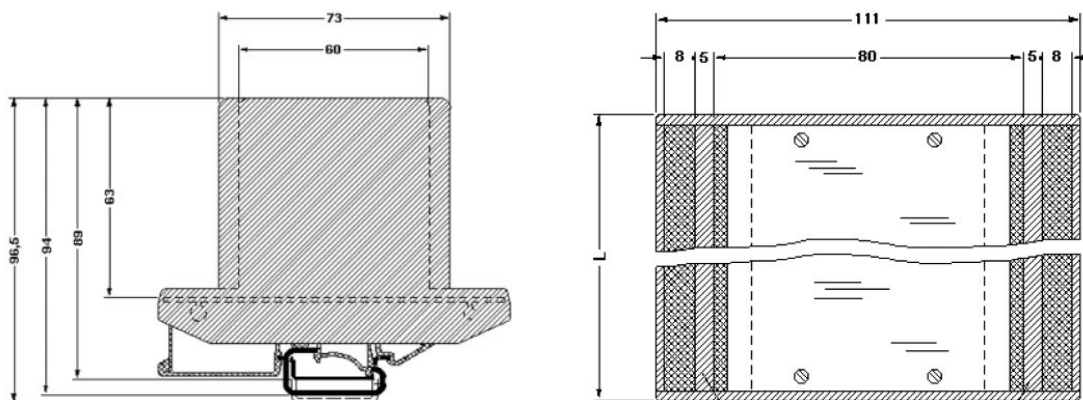

UM-SE-A60 Order No.: 2955616

<http://eshop.phoenixcontact.de/phoenix/treeViewClick.do?UID=2955616>

Diagrams/Drawings

Dimensioned drawing